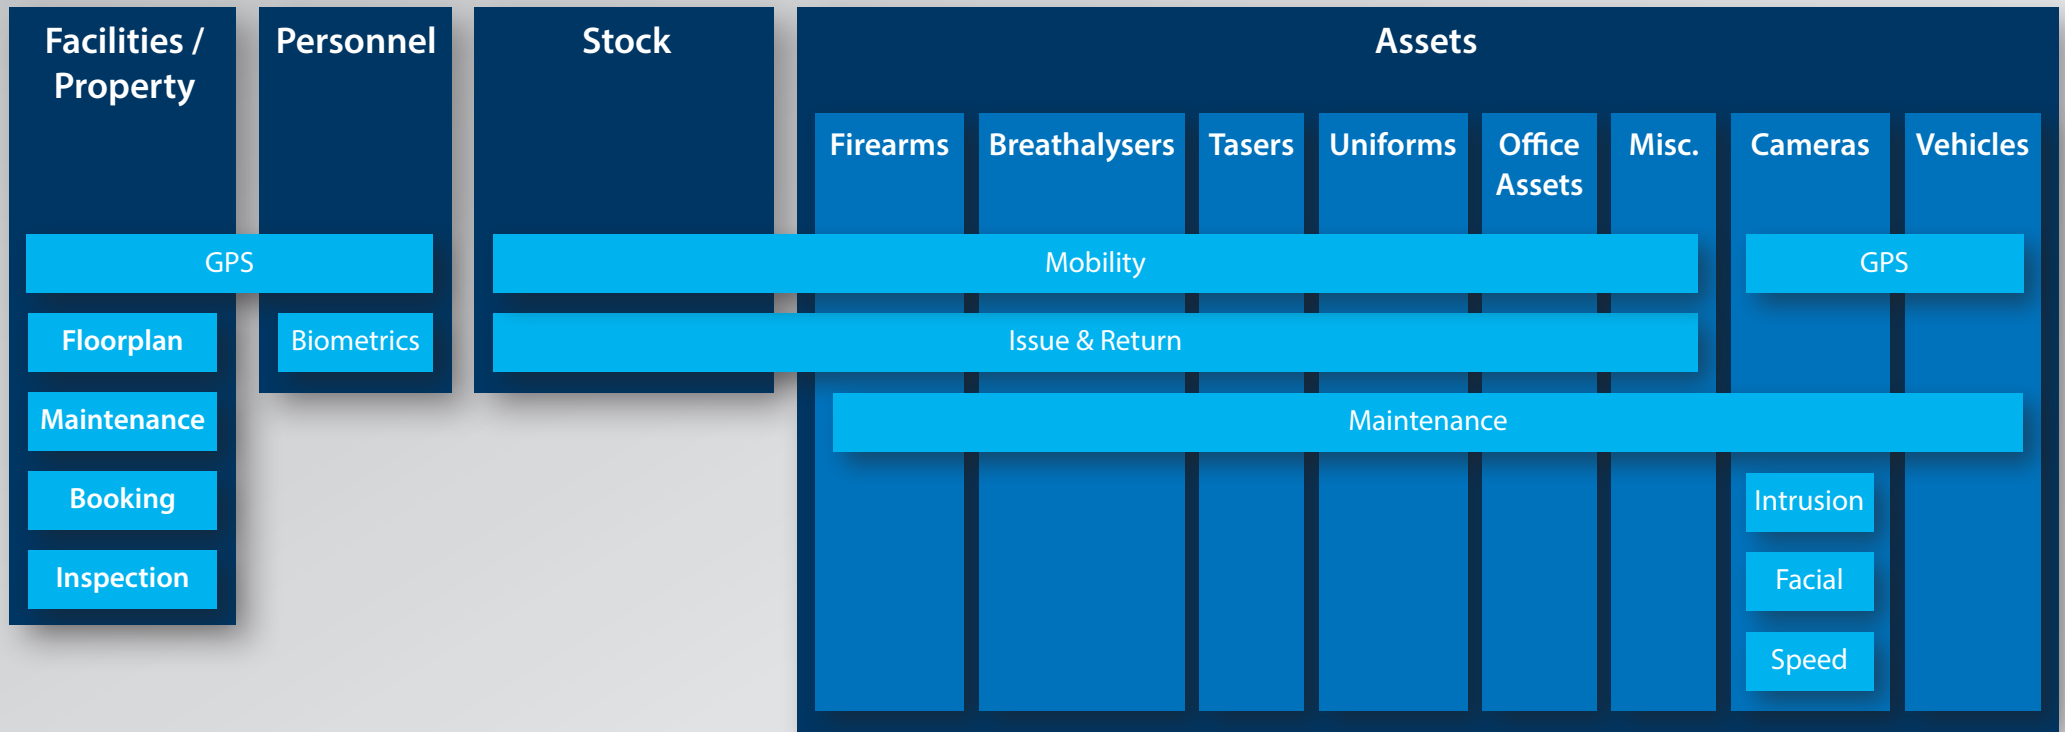

ALL OF POLICE TRACKING SOLUTION

ALL OF POLICE TRACKING SOLUTION

Track All Police Areas of Responsibility

Track all of Police Assets, Evidence and Property to provide modern police forces with intelligent, information management and reporting capabilities so that they can maximise efficiencies, effectively fight crime and provide a greater level of service and safety to the community.

Exhibit, Evidence and Property Tracking and Management

- Easy Capture and audit of evidence and central storage of information.
- Improve the effectiveness of evidence and forensic process "touch points".
- Average time for check in/out process in log books is shortened to seconds.
- Generation of chain of custody reports shortened to 30 seconds.
- Full Audit trail from capture through to disposal
- Information in relation to analysis and results is immediately available to the appropriate officers.
- Laboratory forensic analysis request backlogs are more effectively monitored and action taken.
- Automated workflow and routing of jobs to the appropriate service provider

Integration to Existing Systems

- Command Systems
- Human Resources
- Computer Aided Dispatch
- LIMS Systems
- ERP and Warehouse systems

Benefits

- Increased operational efficiency
- Complete visibility and transparency of assets/equipment
- Mobile audit tools and audit trail for compliance
- Increased productivity by reducing administrative overheads, allowing officers to spend more time in the field
- Complete lifecycle management
- Better and more controlled chain of custody
- Automated reporting and brief construction
- Increased compliance
- Reduced time to trial and a higher yield of Conviction.