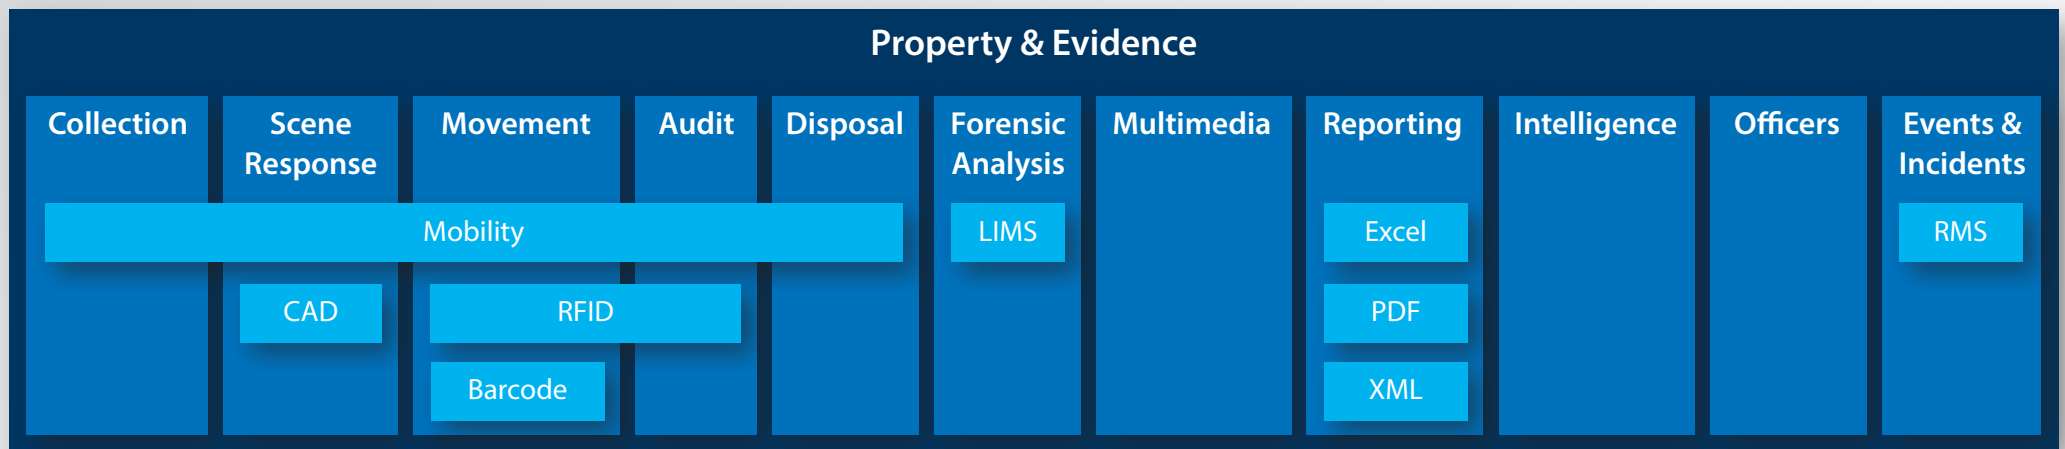

ALL OF POLICE TRACKING SOLUTION

ALL OF POLICE TRACKING SOLUTION

Track All Police Areas of Responsibility

Track all of Police Assets, Evidence and Property to provide modern police forces with intelligent, information management and reporting capabilities so that they can maximise efficiencies, effectively fight crime and provide a greater level of service and safety to the community.

Exhibit, Evidence and Property Tracking and Management

- Easy Capture and audit of evidence and central storage of information.
- Improve the effectiveness of evidence and forensic process "touch points".
- Average time for check in/out process in log books is shortened to seconds.
- Generation of chain of custody reports shortened to 30 seconds.
- Full Audit trail from capture through to disposal
- Information in relation to analysis and results is immediately available to the appropriate officers.
- Laboratory forensic analysis request backlogs are more effectively monitored and action taken.
- Automated workflow and routing of jobs to the appropriate service provider